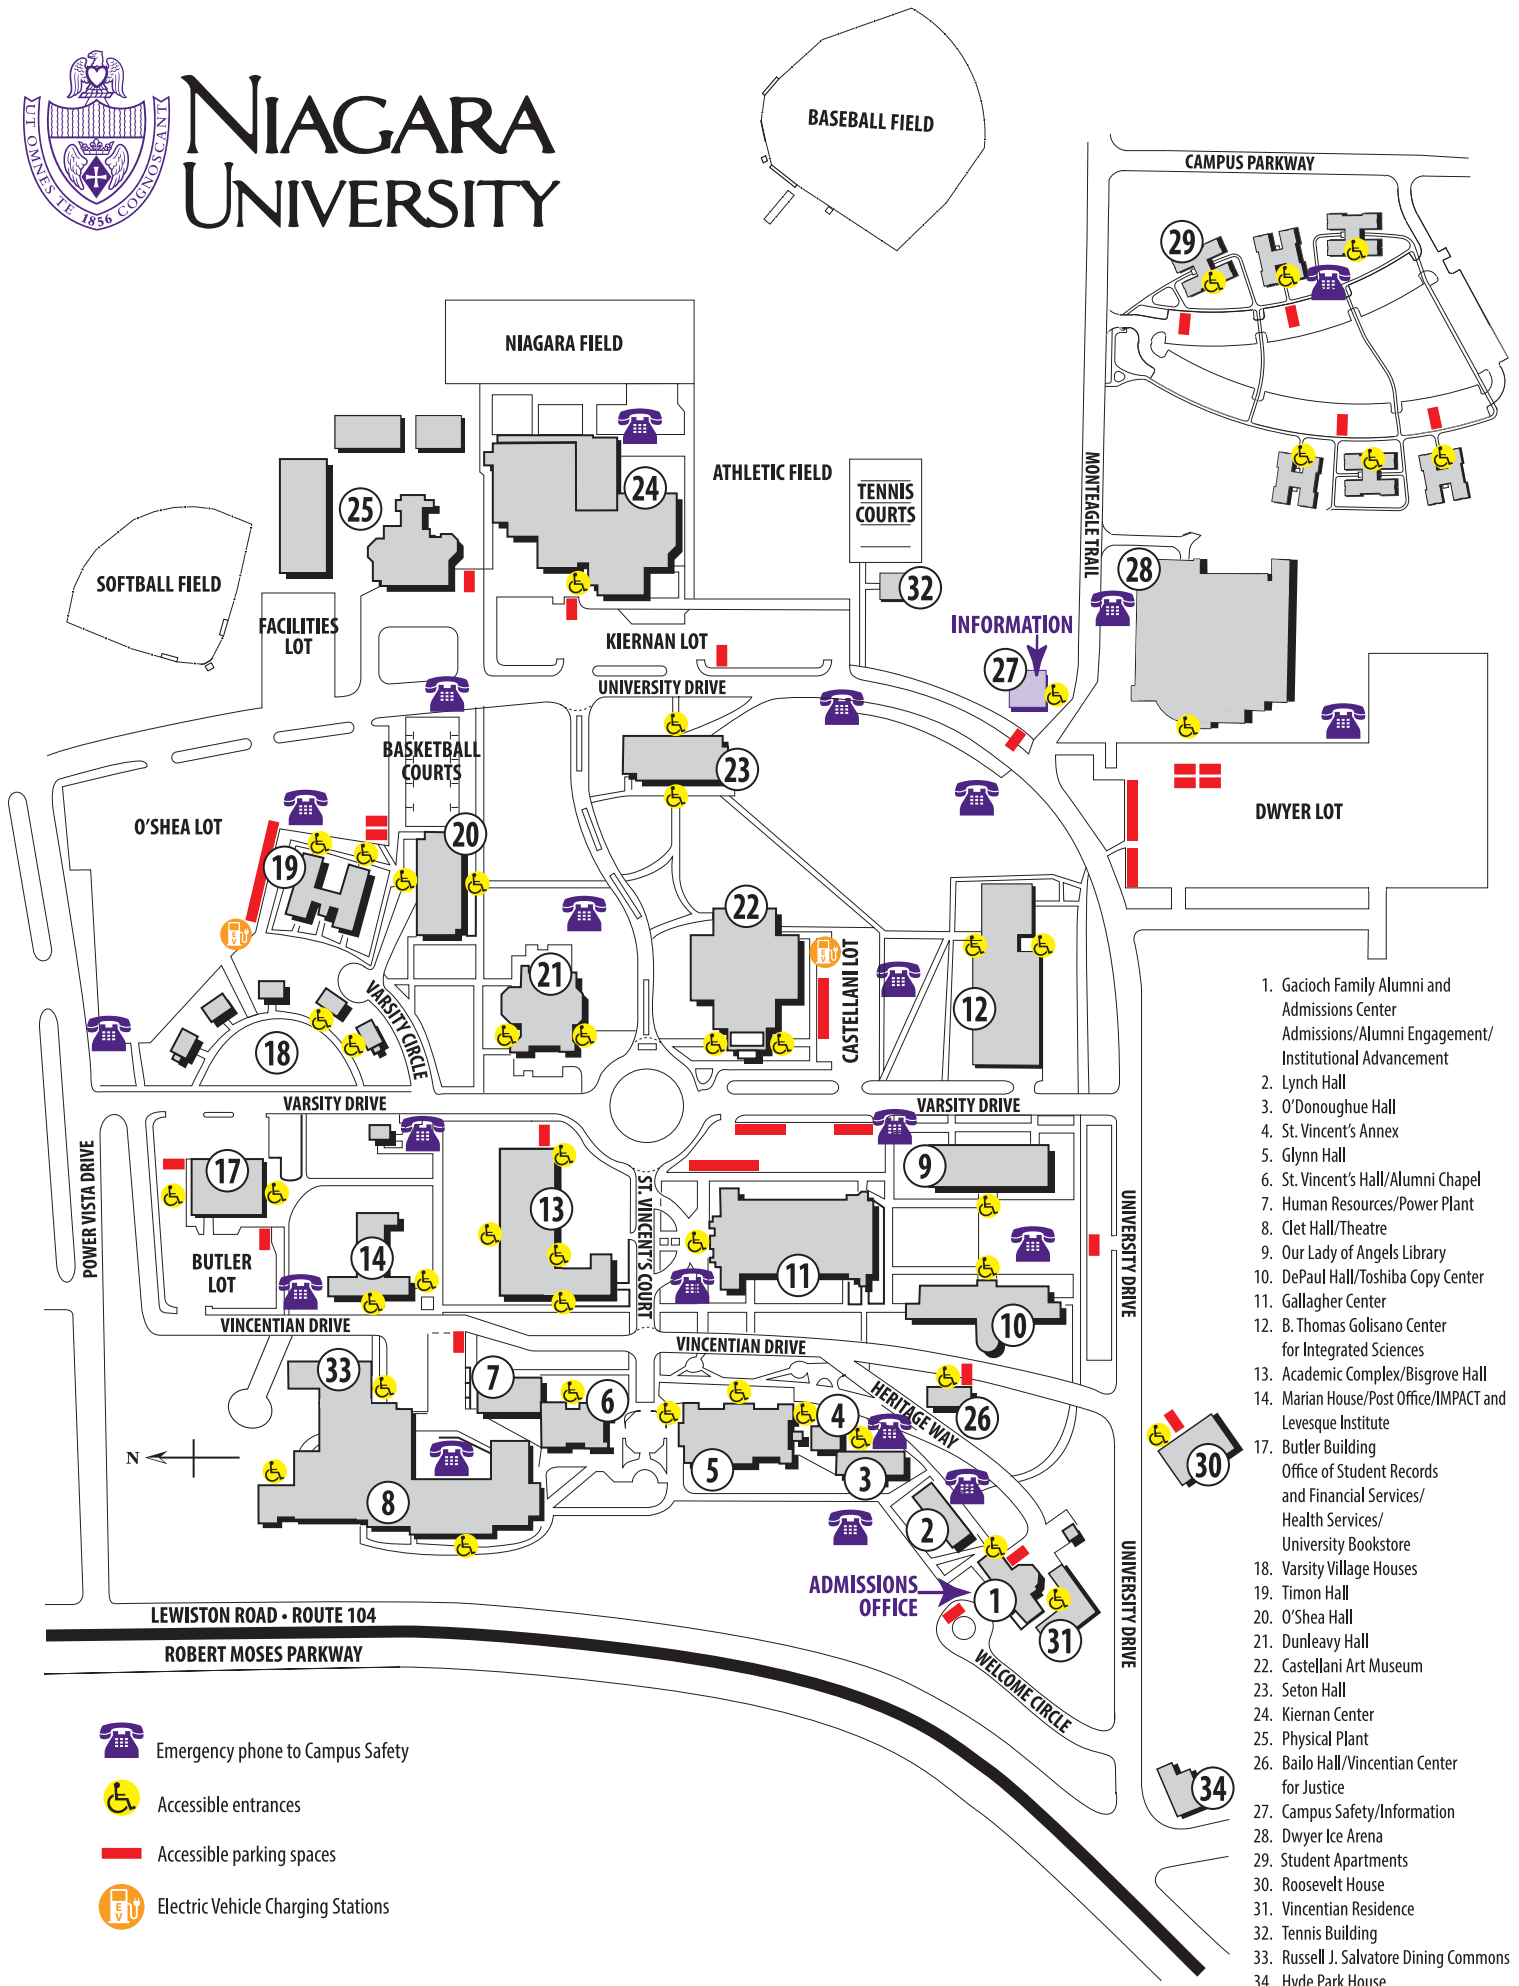

NIAGARA UNIVERSITY

1. Gacioch Family Alumni and Admissions Center
Admissions/Alumni Engagement/
Institutional Advancement
2. Lynch Hall
3. O'Donoghue Hall
4. St. Vincent's Annex
5. Glynn Hall
6. St. Vincent's Hall/Alumni Chapel
7. Human Resources/Power Plant
8. Clet Hall/Theatre
9. Our Lady of Angels Library
10. DePaul Hall/Toshiba Copy Center
11. Gallagher Center
12. B. Thomas Golisano Center
for Integrated Sciences
13. Academic Complex/Bisgrove Hall
14. Marian House/Post Office/IMPACT and
Levesque Institute
17. Butler Building
Office of Student Records
and Financial Services/
Health Services/
University Bookstore
18. Varsity Village Houses
19. Timon Hall
20. O'Shea Hall
21. Dunleavy Hall
22. Castellani Art Museum
23. Seton Hall
24. Kiernan Center
25. Physical Plant
26. Bailo Hall/Vincintian Center
for Justice
27. Campus Safety/Information
28. Dwyer Ice Arena
29. Student Apartments
30. Roosevelt House
31. Vincintian Residence
32. Tennis Building
33. Russell J. Salvatore Dining Commons
34. Hyde Park House