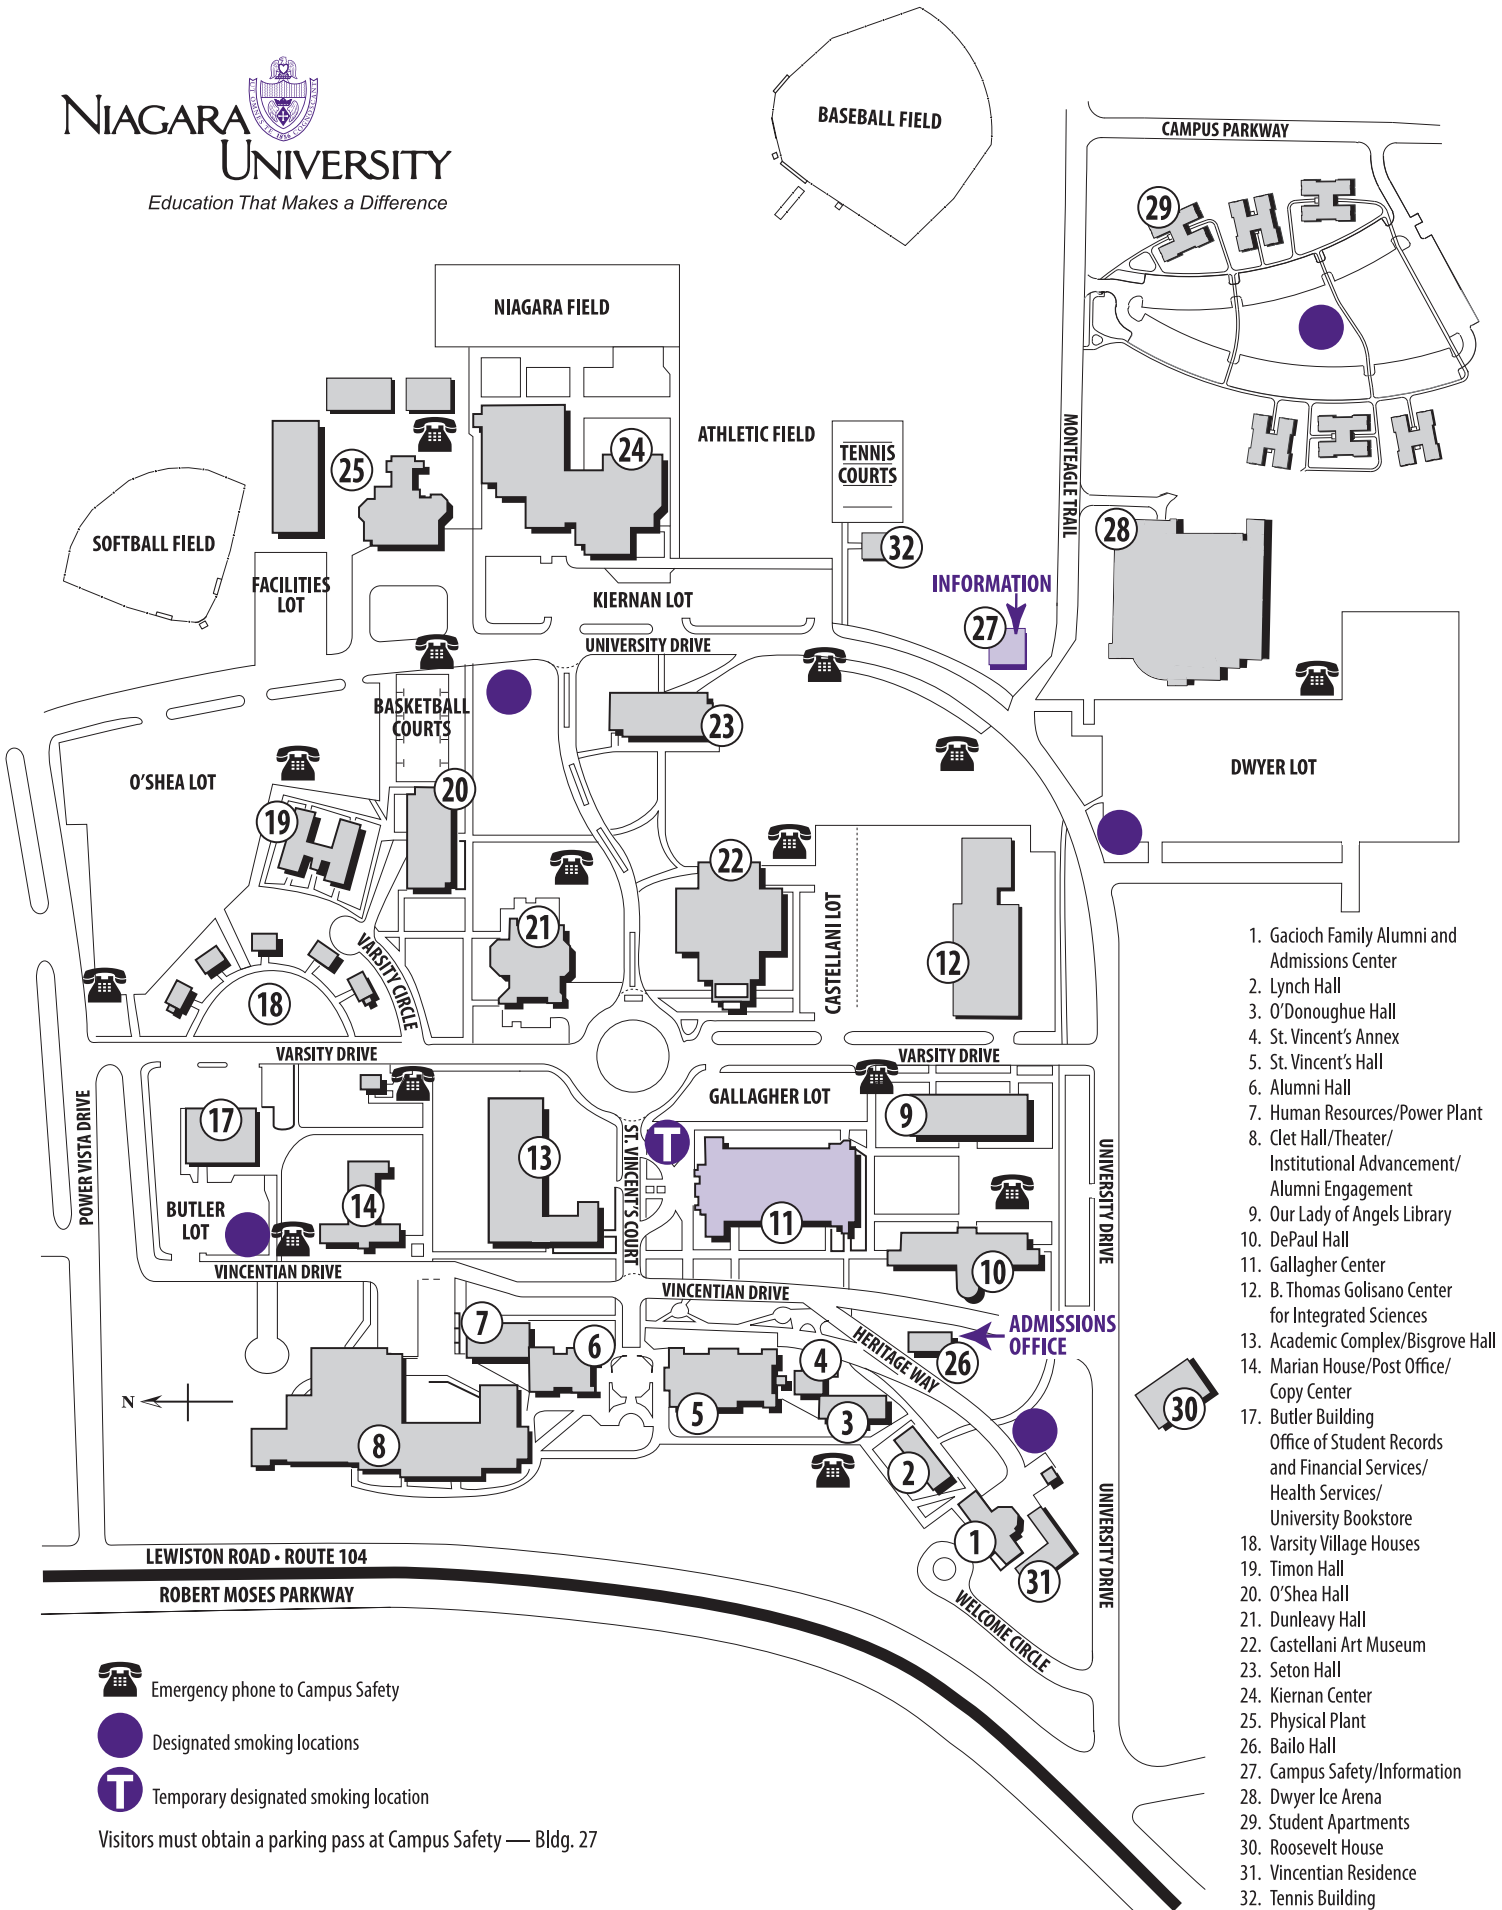

Designated Smoking Locations

1. Gacioch Family Alumni and Admissions Center
2. Lynch Hall
3. O'Donoghue Hall
4. St. Vincent's Annex
5. St. Vincent's Hall
6. Alumni Hall
7. Human Resources/Power Plant
8. Clet Hall/Theater/Institutional Advancement/Alumni Engagement
9. Our Lady of Angels Library
10. DePaul Hall
11. Gallagher Center
12. B. Thomas Golisano Center for Integrated Sciences
13. Academic Complex/Bisgrove Hall
14. Marian House/Post Office/Copy Center
15. Butler Building
16. Office of Student Records and Financial Services/Health Services/University Bookstore
17. Butler Building
18. Varsity Village Houses
19. Timon Hall
20. O'Shea Hall
21. Dunleavy Hall
22. Castellani Art Museum
23. Seton Hall
24. Kiernan Center
25. Physical Plant
26. Bailo Hall
27. Campus Safety/Information
28. Dwyer Ice Arena
29. Student Apartments
30. Roosevelt House
31. Vincentian Residence
32. Tennis Building

- Emergency phone to Campus Safety
- Designated smoking locations
- Temporary designated smoking location

Visitors must obtain a parking pass at Campus Safety — Bldg. 27