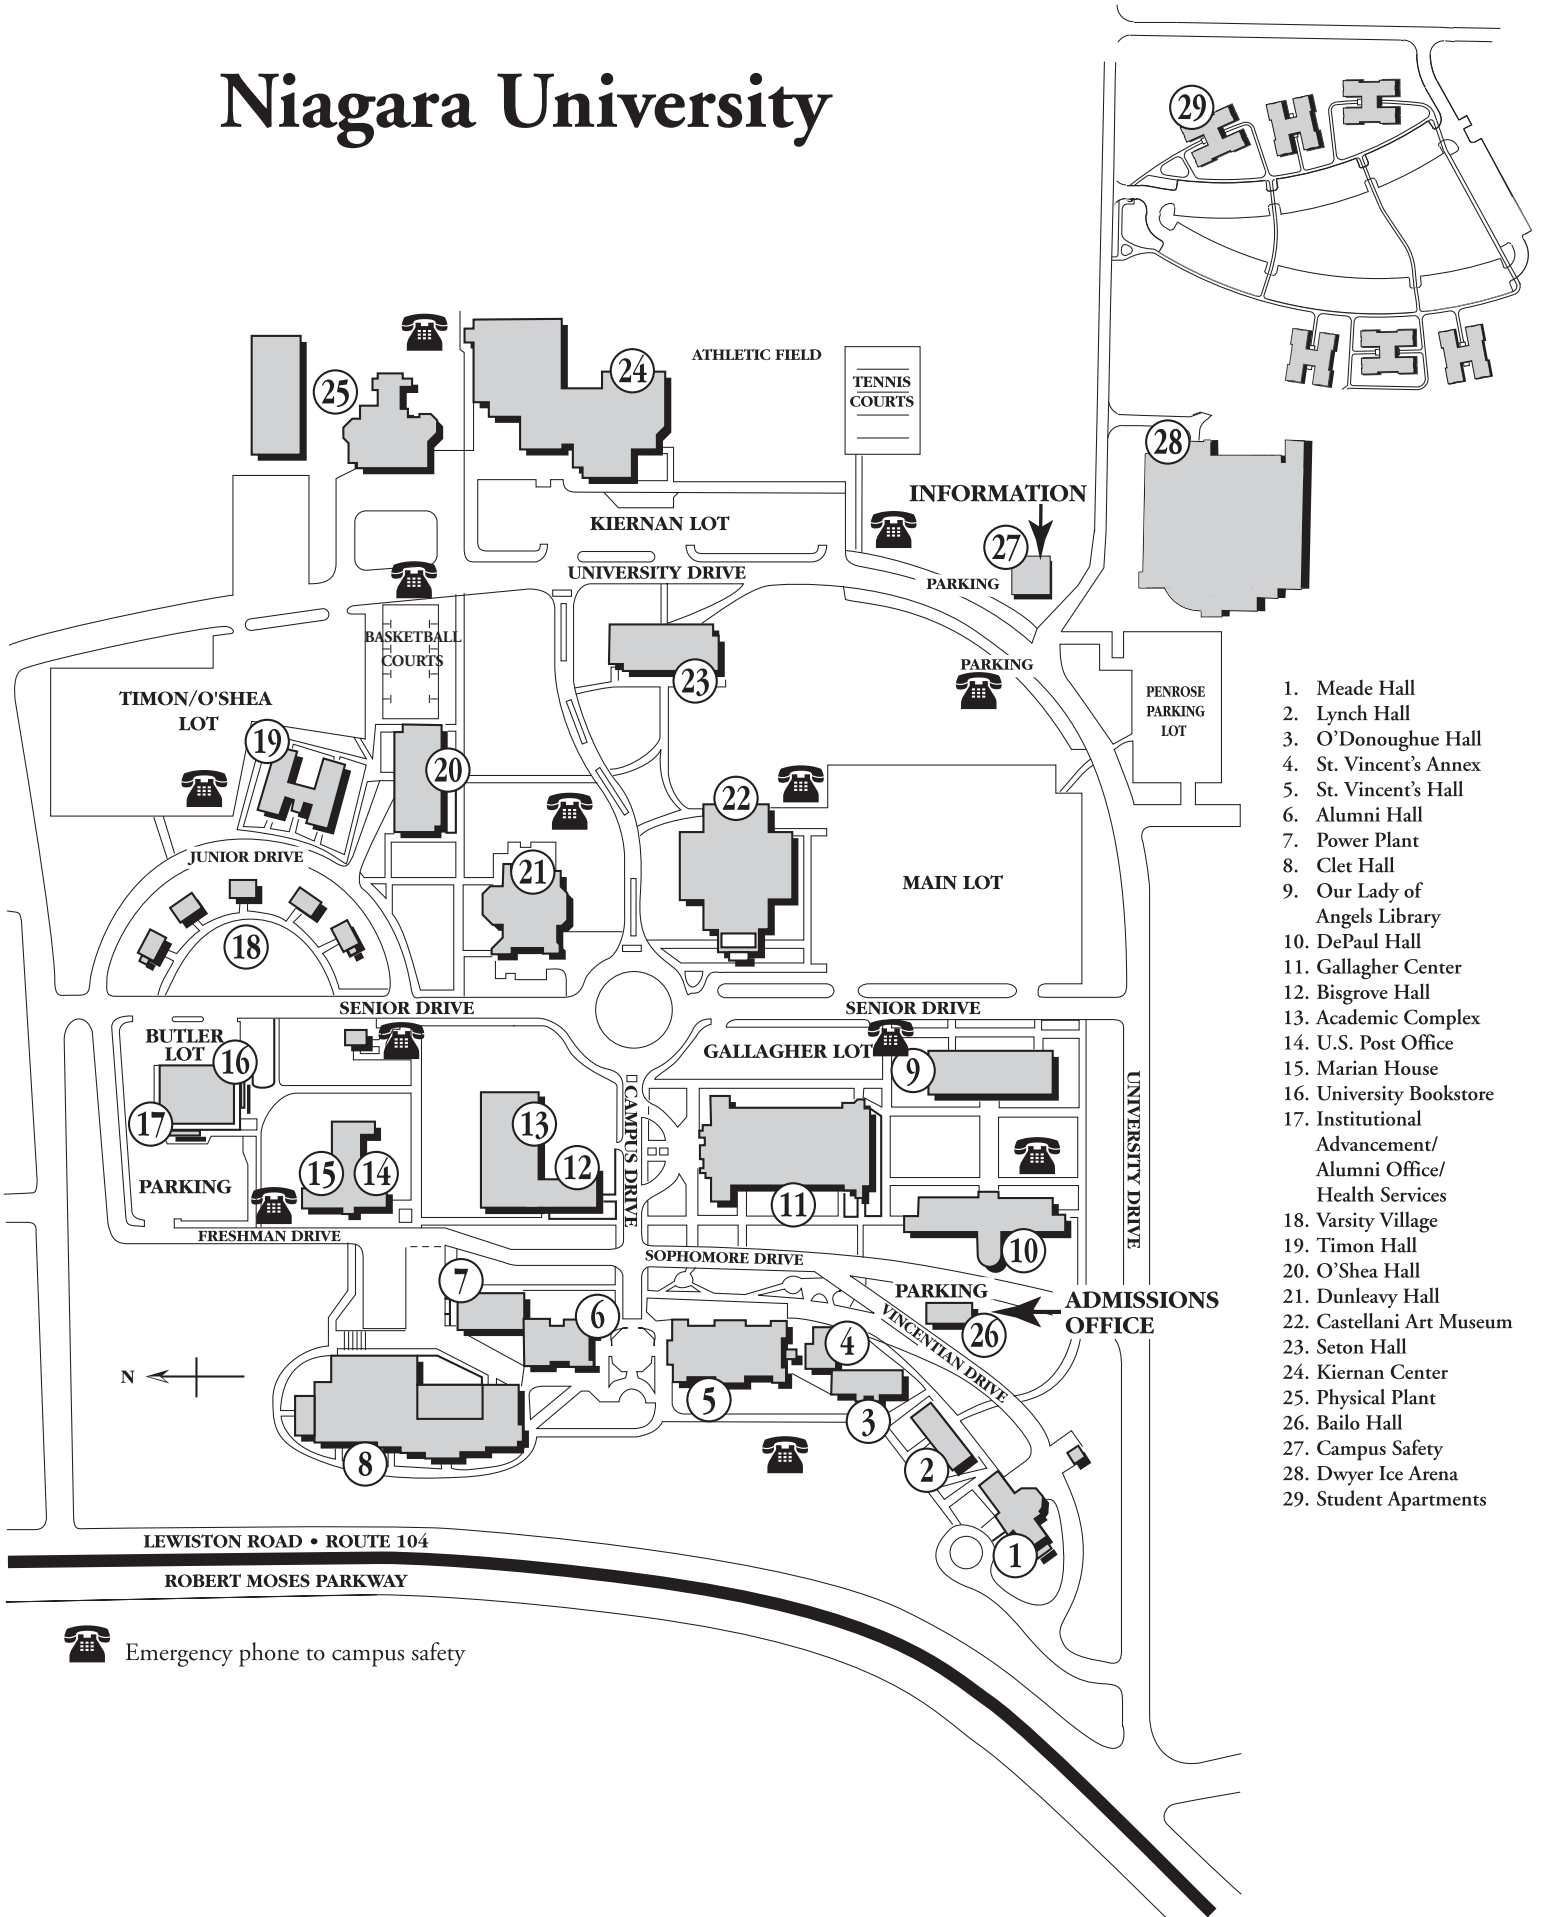

Niagara University

1. Meade Hall
2. Lynch Hall
3. O'Donoghue Hall
4. St. Vincent's Annex
5. St. Vincent's Hall
6. Alumni Hall
7. Power Plant
8. Clet Hall
9. Our Lady of Angels Library
10. DePaul Hall
11. Gallagher Center
12. Bisgrove Hall
13. Academic Complex
14. U.S. Post Office
15. Marian House
16. University Bookstore
17. Institutional Advancement/ Alumni Office/ Health Services
18. Varsity Village
19. Timon Hall
20. O'Shea Hall
21. Dunleavy Hall
22. Castellani Art Museum
23. Seton Hall
24. Kiernan Center
25. Physical Plant
26. Bailo Hall
27. Campus Safety
28. Dwyer Ice Arena
29. Student Apartments

 Emergency phone to campus safety