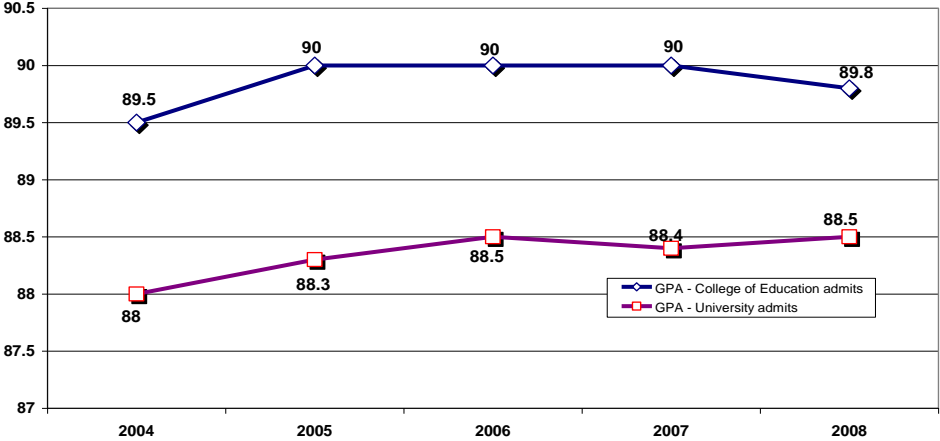

# Undergraduate Entry Into Program Transition Point

Undergraduate Entry into Program: Comparison of High School GPA among University and Education Students (2003 - 2008)

Undergraduate Entry into Program: SAT Comparison among University and Education students (2003 - 2008)