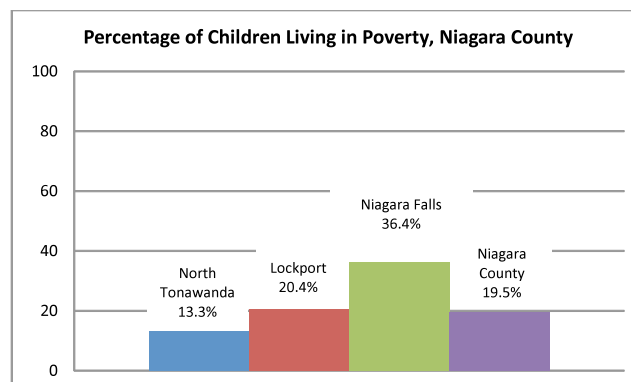

Reference 9

Niagara County and Local Area Quick Facts

Niagara County Population: 212, 573

- **8.2 % of families are living below the poverty line in Niagara County**

Source: U.S. Census Bureau

Local Unemployment Rates

10% - Niagara County

8.7% - Erie County

11.4% - City of Niagara Falls

10.8% - City of Buffalo

10.7% - City of Lockport

Source: Buffalo Business First

- **30% functional illiteracy rate – Niagara and Erie Counties**

Graduation Rates for Local Urban School Districts

City	Graduation Rate	State Standard
Buffalo	46%	55%
Lockport	72%	55%
North Tonawanda	80%	55%

Quick Facts for the City of Niagara Falls

High School Graduates, percent of persons age 25+	76.6%
Bachelor's degree or higher, percent of persons age 25+	12.5%
Median Household Income	\$26,800
Persons below poverty	19.5%

Children Living in Poverty in Niagara County

- There are 1,986 families with children under 5 years old in Niagara County
 - 19.1% of these families are living below the poverty line
- Niagara County has had the greatest percentage increase (5%) in poverty rate for children under the age of 5. This increase in poverty rate is greater than the increase seen in any other county in Western New York. (UB Regional Institute, State of the Region)