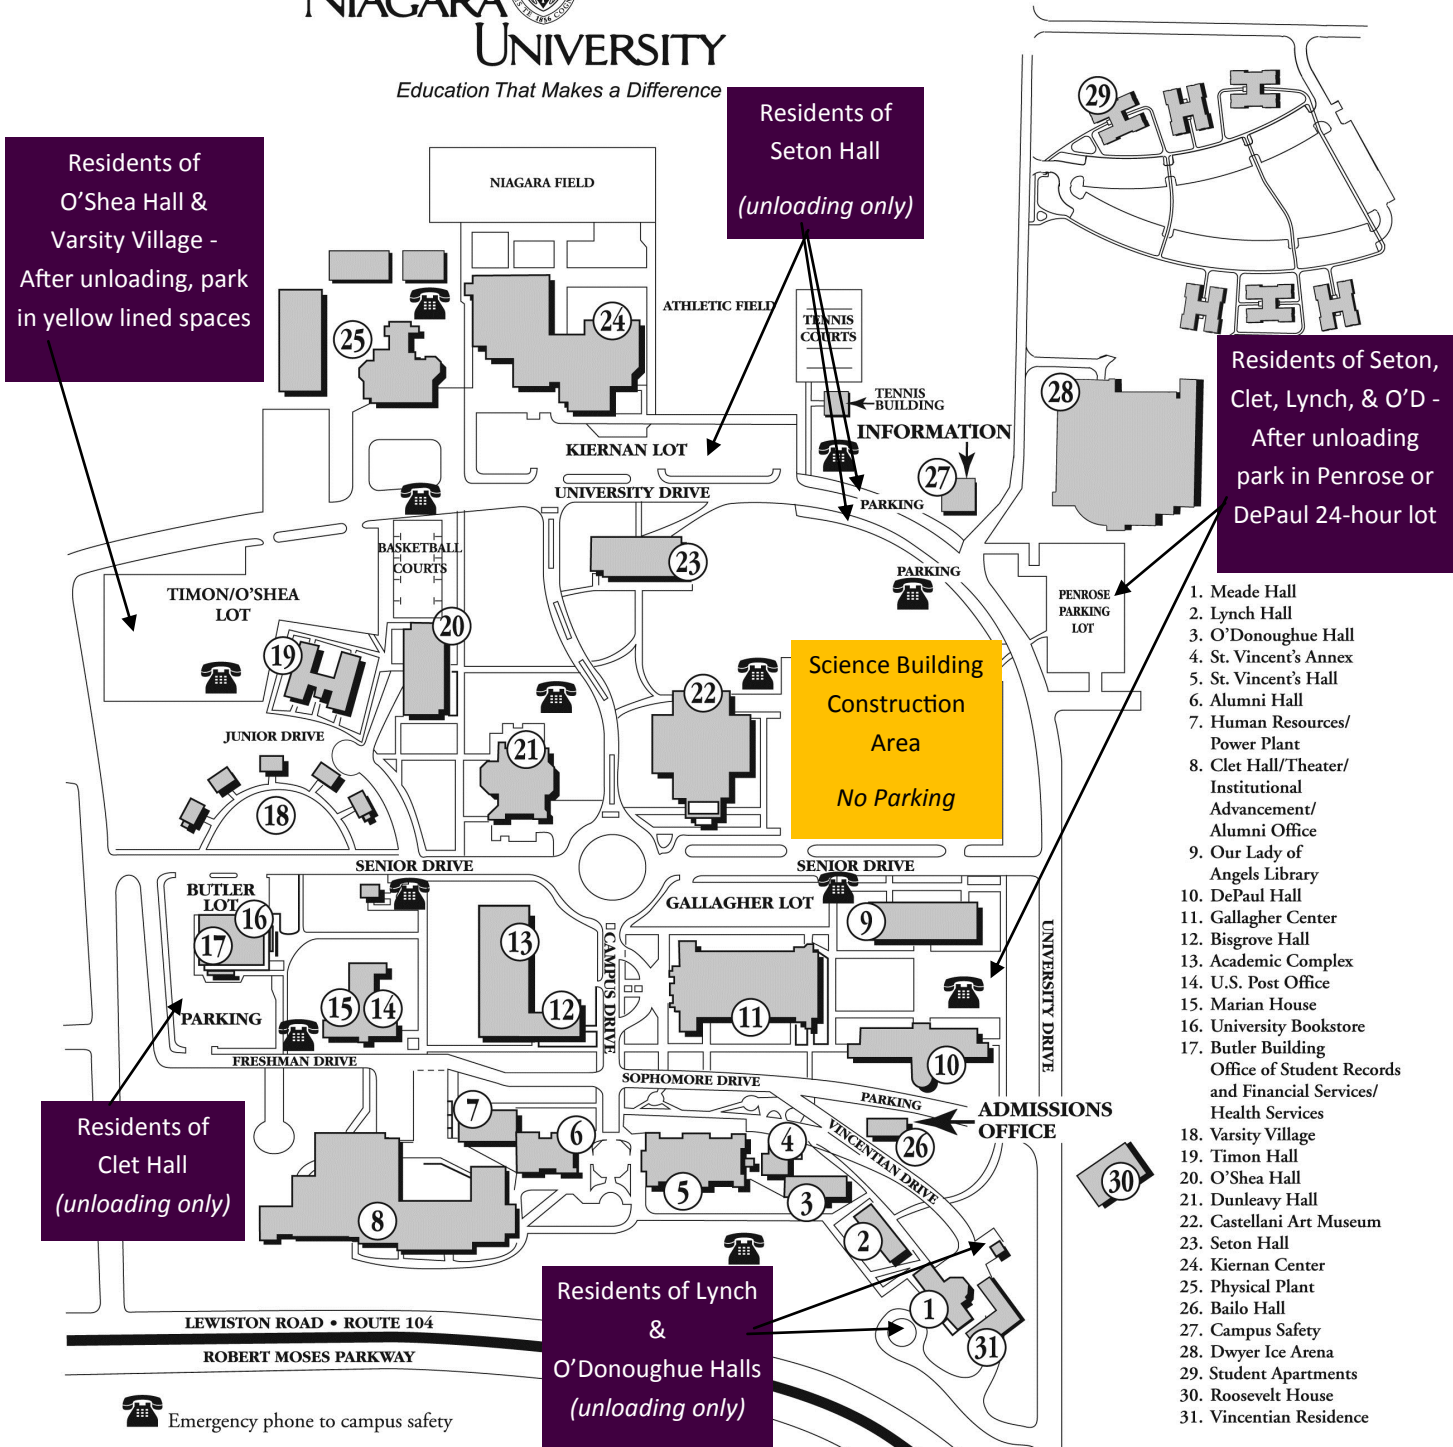

New Resident Student Check-In Parking Guide

September 1st 2011

1. Meade Hall
2. Lynch Hall
3. O'Donoghue Hall
4. St. Vincent's Annex
5. St. Vincent's Hall
6. Alumni Hall
7. Human Resources/ Power Plant
8. Clet Hall/Theater/ Institutional Advancement/ Alumni Office
9. Our Lady of Angels Library
10. DePaul Hall
11. Gallagher Center
12. Bisgrove Hall
13. Academic Complex
14. U.S. Post Office
15. Mariani House
16. University Bookstore
17. Butler Building
Office of Student Records and Financial Services/
Health Services
18. Varsity Village
19. Timon Hall
20. O'Shea Hall
21. Dunleavy Hall
22. Castellani Art Museum
23. Seton Hall
24. Kiernan Center
25. Physical Plant
26. Bailo Hall
27. Campus Safety
28. Dwyer Ice Arena
29. Student Apartments
30. Roosevelt House
31. Vincentian Residence

*No parking can occur on any roadways or grass areas including if the vehicle is occupied or for unloading.

Thank you for your cooperation.